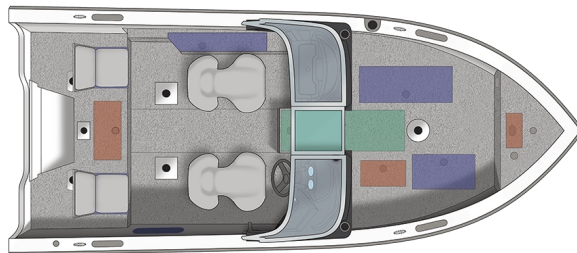

1850 Raptor Walk-through JS

Specs

GENERAL

	1850 RAPTOR WALK-THROUGH JS	
Overall Length	18' 7"	5.64 m
Boat/Motor/Trailer Length	21' 6"	6.55 m
Boat/Motor/Trailer Width	8' 6"	2.59 m
Boat/Motor/Trailer Height	6' 11"	2.08 m
Beam	96"	244 cm
Chine Width	79"	201 cm
Max Depth	41"	104 cm
Max Cockpit Depth	24"	61 cm
Transom Height	25"	64 cm
Deadrise	15°	
Weight (Boat only, dry)	1,730#	784.71 kg
Max Weight Capacity	1,700#	771 kg
Max Person Capacity	7	
Min HP Capacity	115	
Max HP Capacity	200	
Fuel Capacity	32 gal.	121 L
Aluminum Gauge Bottom	0.100"	
Aluminum Gauge Sides	0.090"	
Aluminum Gauge Transom	0.125"	

Master power switch

Horn

FLOORING

Vinyl floor, cockpit and 16 oz. marine-grade carpeted decks, w/Limited Lifetime Warranty treated panel

SEATING

Seat, jump seat (2) (stern)

Pedestal floor bases (7) (2 aft cockpit & stern flush)