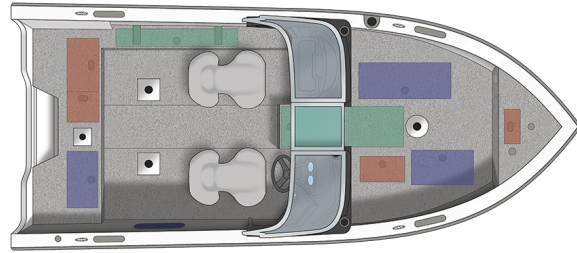

1850 Raptor Walk-through

Specs

GENERAL	1850 RAPTOR WALK-THROUGH	
Overall Length	18' 7"	5.66 m
Boat/Motor/Trailer Length	21' 6"	
Boat/Motor/Trailer Width	8' 6"	2.59 m
Boat/Motor/Trailer Height	6' 11"	2.08 m
Beam	96"	244 cm
Chine Width	79"	201 cm
Max Depth	41"	104 cm
Max Cockpit Depth	23"	
Transom Height	25"	64 cm
Deadrise	15°	
Weight (Boat only, dry)	1,595#	723.48 kg
Max Weight Capacity	1,700#	771 kg
Max Person Capacity	7	
Min HP Capacity	115	
Max HP Capacity	200	
Fuel Capacity	32 gal.	121 l
Aluminum Gauge Bottom	0.100"	
Aluminum Gauge Sides	0.090"	
Aluminum Gauge Transom	0.125"	