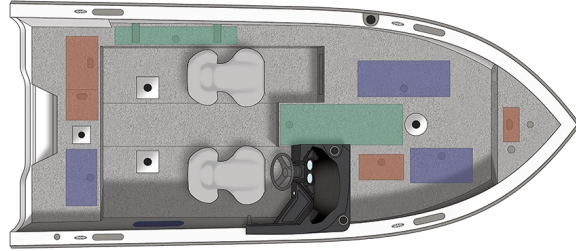

1850 Raptor Side Console

Specs

GENERAL

		1850 RAPTOR SIDE CONSOLE	
Overall Length	18' 7"	5.66 m	
Boat/Motor/Trailer Length	21' 6"	6.55 m	
Boat/Motor/Trailer Width	8' 6"	2.59 m	
Boat/Motor/Trailer Height	6' 3"	2.08 m	
Beam	96"	244 cm	
Chine Width	79"	201 cm	
Max Depth	41"	104 cm	
Max Cockpit Depth	23"	7.01 m'	
Transom Height	25"	64 cm	
Deadrise	15°		
Weight (Boat only, dry)	1,502#	681.30 kg	
Max Weight Capacity	1,700#	771 kg	
Max Person Capacity	7		
Min HP Capacity	115		
Max HP Capacity	200		
Fuel Capacity	32 gal.	121 L	
Aluminum Gauge Bottom	0.100"		
Aluminum Gauge Sides	0.090"		
Aluminum Gauge Transom	0.125"		